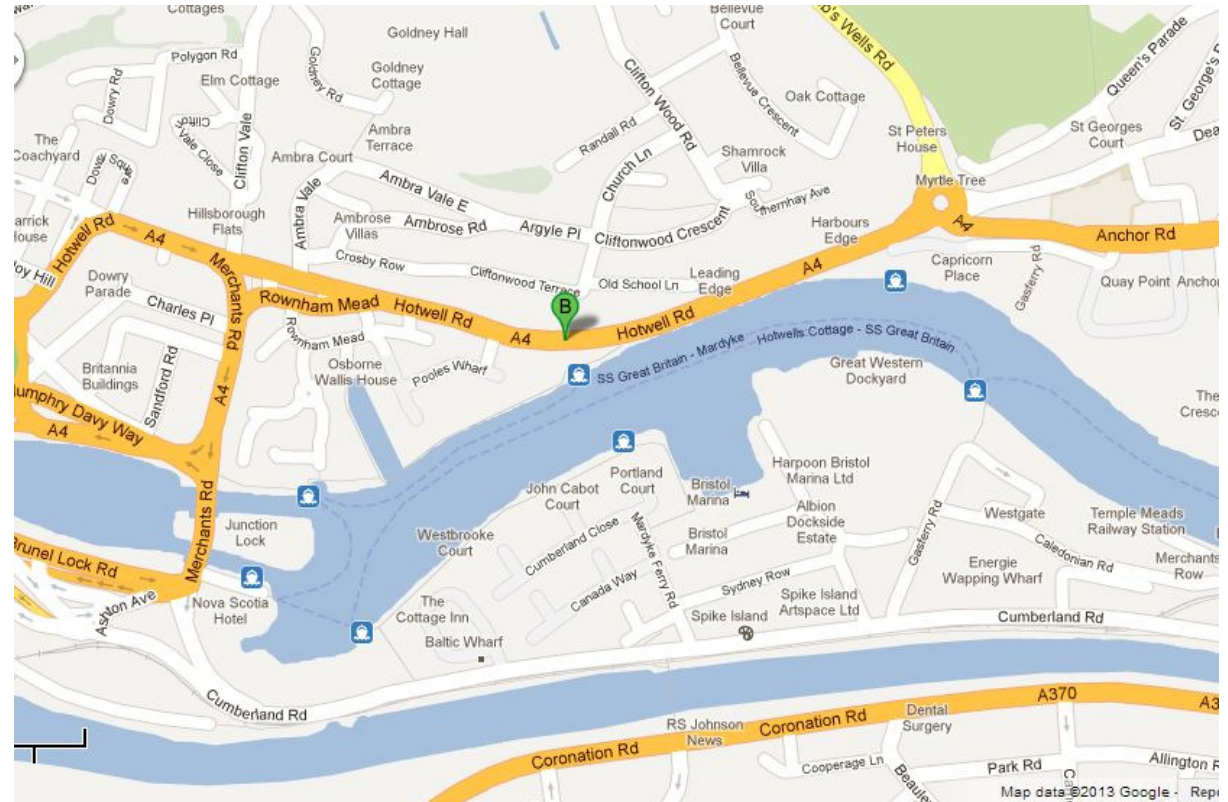

Directions for Pooles Wharf, Young Bristol Activities Centre

- From City Centre where the Hippodrome is take Anchor road past 'At Bristol'
- Follow the road to a roundabout and keep left onto Hotwells Road.
- After about 600metres there is a car park by the Grain Barge bar/restaurant (it's a Boat!)
- The Pooles Wharf Activities centre is the stone building next to the water at the end of this car park. BS8 4RU (Entrance overlooks the water).